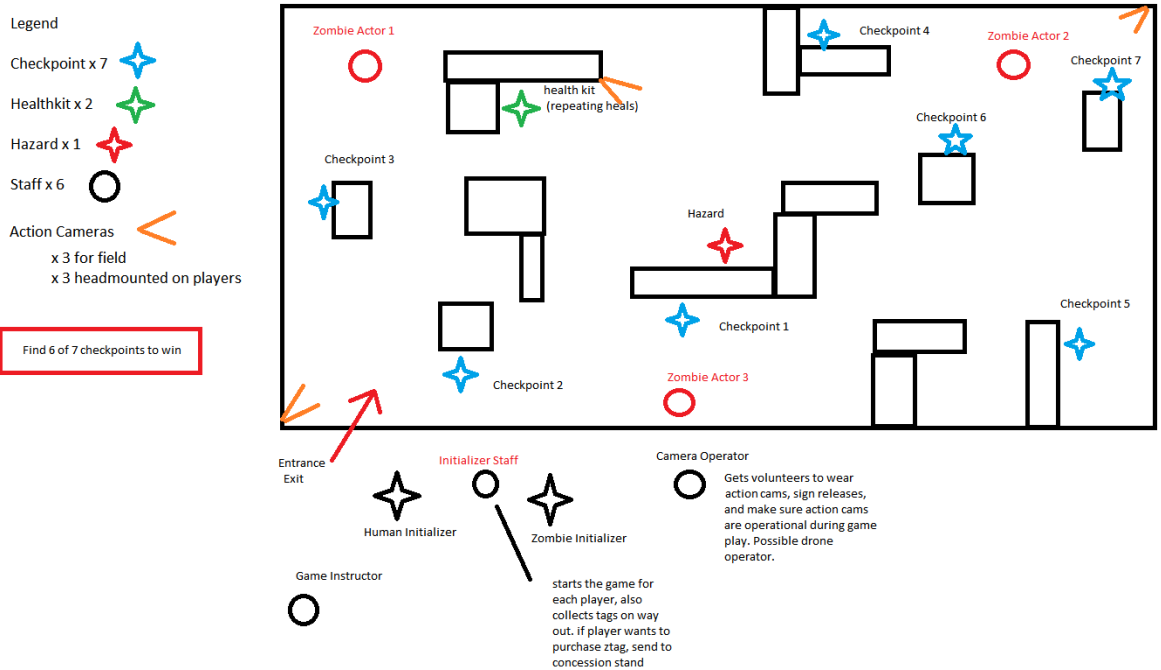

# ZTag Arena - Space Requirement

ZTag is versatile; we've run successful games in rooms as small as 40 ft by 40 ft with up to 20 people (5 actors and 15 players) at a time. <https://youtu.be/QCiXmSJJZfQ>

We recommend that the field have enough space for people to safely run, while also providing places for players to hide.

The following is a sample field (approximately 100 ft x 50 ft) which comfortably accommodates 3 actors and 40 players:

A larger venue with more obstacles and places to hide would provide for an even better customer experience. We have found that paintball / airsoft fields work great because of the varied terrain and obstacles that are already in use.